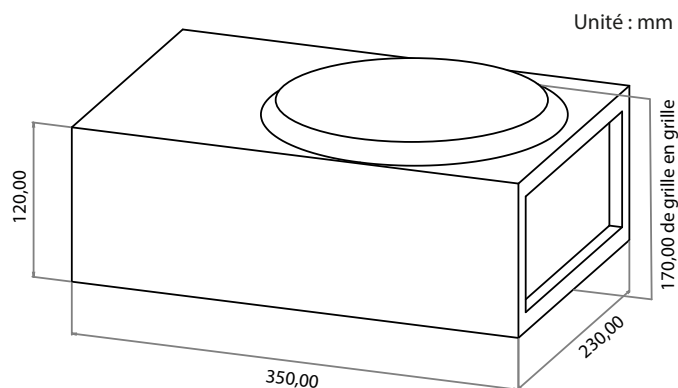

# CR6EL

MINI CAISSON DE BASSES CR6EL 160 MM (6") PUISSANT ET COMPACT

- Powerfull
- Sound quality
- Stabilitly

## TECHNICAL FEATURE

- Maximum power: 160 W
- Rated power 80 W
- Sensitivity 87 dB
- Impedance 4 Ohms
- Frequency response: 35 Hz - 250 Hz
- 160 mm (6") subwoofer
- 35 mm (1.5") voice coil
- 200 mm (8") passive radiator
- Dimensions: l 350 mm x h 230 mm x l 120 mm (170 mm from grid to grid)