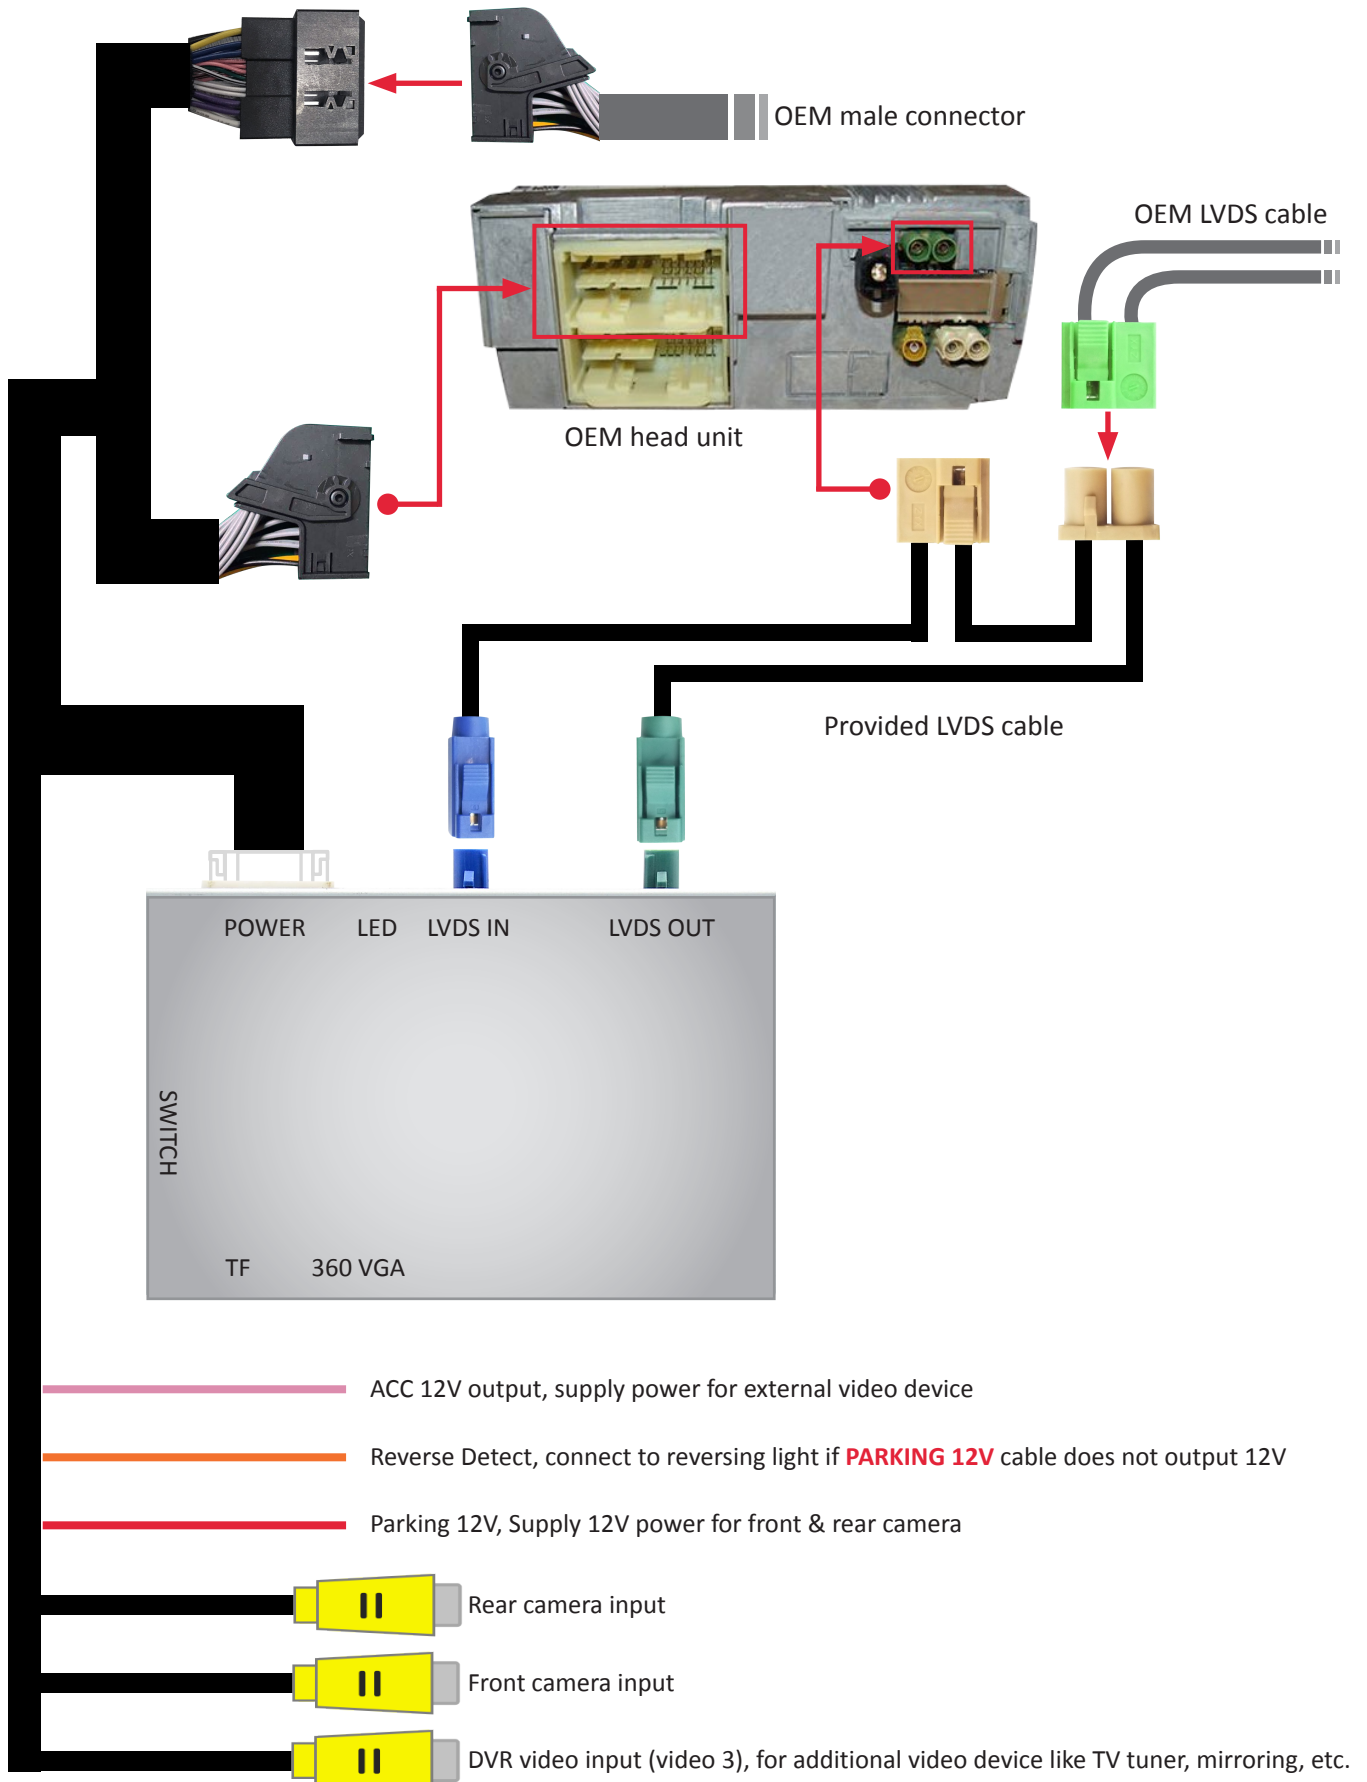

// CONNECTION DIAGRAM

FOR SPRINTER VAN'S WITHOUT ORIGINAL NAVIGATION

// DIP SETTING

DIP	ON ↓	OFF ↑
1	Selection of car model	
2		
3		
4	—	
5		Enable Guidelines
6	Enable DVR (video 3)	Disable DVR (video 3)
7	Display front view camera for 10S automatically after shifted from "R" gear	Disable front camera
8	—	

2018- Sprinter with MBUX 7 inch:
1 ON, 2 OFF, 3 ON

Some common DIP shortcuts:

Function \ DIP	4	5	6	7	8
Aftermarket rear camera (CAN bus control)	OFF ▲	OFF ▲	OFF ▲	OFF ▲	OFF ▲
Aftermarket rear camera (reversing lights control)	OFF ▲	OFF ▲	OFF ▲	OFF ▲	ON ▼
Factory rear camera	OFF ▲	ON ▼	OFF ▲	OFF ▲	ON ▼

NOTE! Please disconnect & reconnect interface's power after changing any DIP setting.

* PDC (Parking Distance Control) is not available.