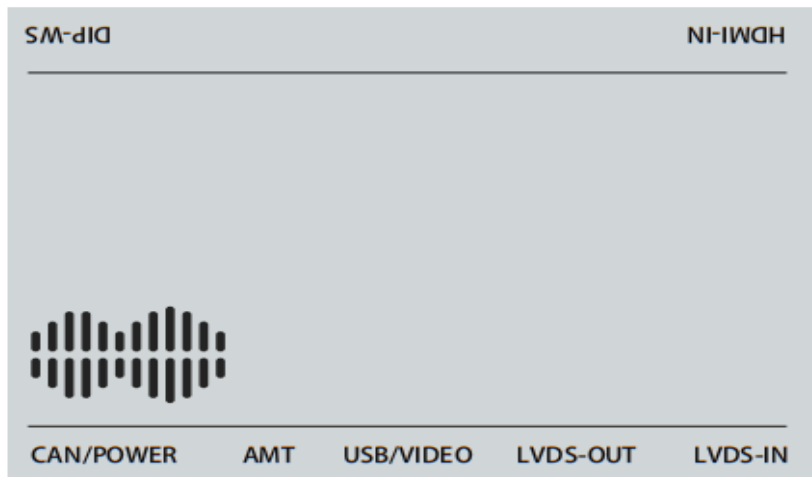

SWITCH:

Press and hold
"MEDIA / MENU"
button for 3s

OEM RADIO AUDIO SETTINGS:

1. For car models with stock AUX port, make sure source switch to "AUX" mode on original car stereo for audio transmission before using the integration.
2. For car models with an AMI port, please plug in "AMI to AUX cable (sold separately)" 24-317 then switch audio source to AMI mode.

QUICK RESTART TIPS:

Press and hold the "BACK" button for 10s will restart the integration immediately

WHAT'S IN THE BOX

Main unit
Dimension: 148*94*22mm

Power/CAN harness

USB/Video cable

LVDS cable

WiFi/BT antenna