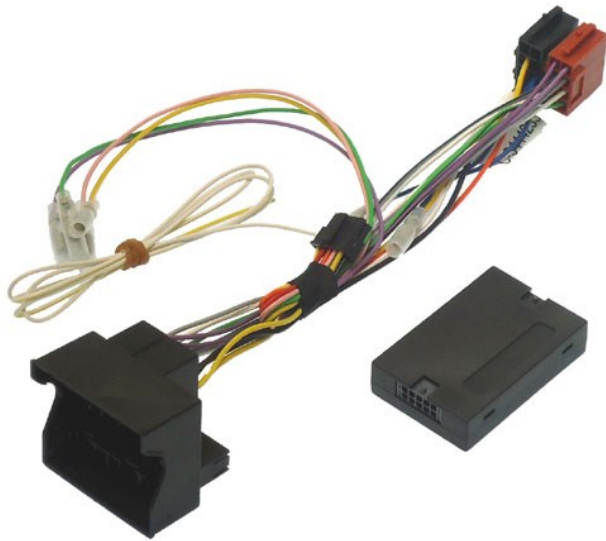

49-CORSA-D

Vauxhall Corsa D steering control interface

InCarTec

49-CORSA-D

Quadlock CANbus steering control interface for Vauxhall Corsa D.

Interface features

Ignition output	
Illumination output	
Reverse gear output	Purple wire
Speed pulse output	Pink wire
Parking brake output	Green wire
Mute	Yellow/black

Installation instructions

This interface has a loose white/yellow wire that needs to be connected to the LAN bus wire at the back of the display screen.

First, remove the grill on the top of the dashboard.

Unscrew the screw holding the display housing to the dashboard

Using a panel removal tool, unclip and lift off the display cover.

Connect the white/yellow wire to the green LAN bus wire at the back of the display.