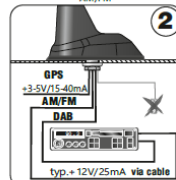

Montagehinweise Mounting Instruction

Änderungen vorbehalten

Modification reserved

Power supply

External supply

Supply via phantom powers
AM/FM

Supply via phantom powers
DAB

Supply via phantom powers
AM/FM and DAB