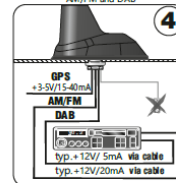

Montagehinweise Mounting Instruction

Änderungen vorbehalten

Modification reserved

Power supply

External supply

Supply via phantom powers
AM/FM

Supply via phantom powers
DAB

Supply via phantom powers
AM/FM and DAB