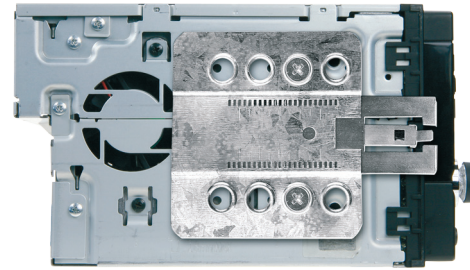

50-876 Installation Manual

Ford C-MAX 2007->
Ford Focus 2007->

Ford Galaxy 2007->
Ford Mondeo 2007->
Ford S-MAX 2007->

with Ford OEM-Radio:
6000 CD / Audio SONY 6CD / Travel Pilot X

Compatible with double DIN devices

Double DIN Set contents

- (1) Metal Frame
- (2) Installation Kit

- (3) Mounting Frame
- (4) Facia Plate

1. Unclip the frame surrounding the OEM-Radio and remove it

2. Remove the four screws
Remove the OEM-Radio

3. Push the head unit with the mounted metal brackets into the metal frame, until it snaps in

Place the mounting frame on the dashboard and fix it with the 4 original screws

Mount the metal brackets with the double DIN head unit

The position of the copper coloured holder can be adjusted to your needs for perfect fit. (see sample)

Connect all required circuit points and push the double DIN head unit into the mounting frame until it snaps in