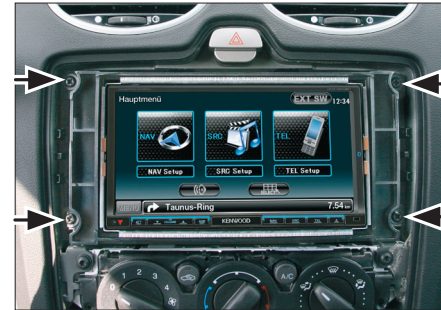

Double DIN Set contents

- (1) Metal Frame
- (2) Installation Kit

- (3) Mounting Frame
- (4) Facia Plate

1. Unclip the frame surrounding the OEM-Radio and remove it

2. Remove the four screws
Remove the OEM-Radio

3. Push the head unit with the mounted metal brackets into the metal frame, until it snaps in

Place the mounting frame on the dashboard and fix it with the 4 original screws

Mount the metal brackets with the double DIN head unit

The position of the copper coloured holder can be adjusted to your needs for perfect fit. (see sample)

Connect all required circuit points and push the double DIN head unit into the mounting frame until it snaps in