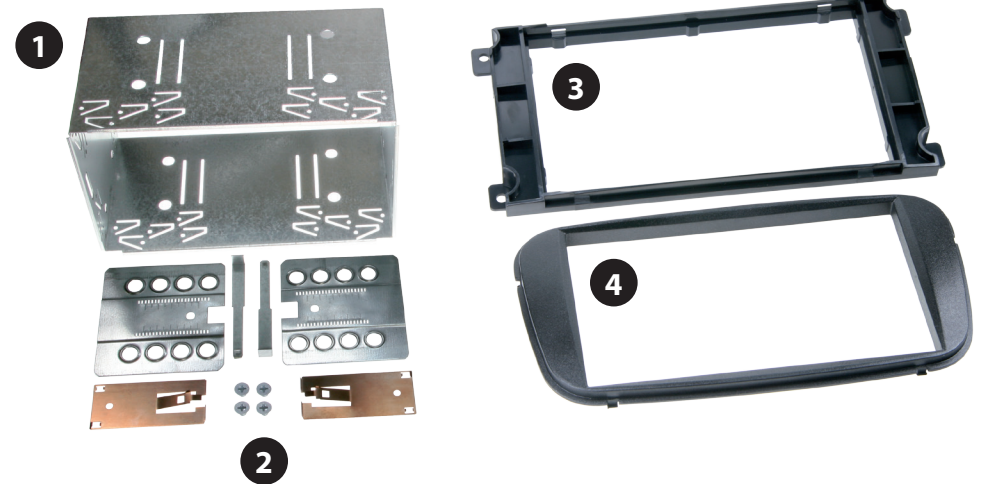

50-876 Installation Manual

Ford C-MAX 2007->
Ford Focus 2007->

Ford Galaxy 2007->
Ford Mondeo 2007->
Ford S-MAX 2007->

with Ford OEM-Radio:
6000 CD / Audio SONY 6CD / Travel Pilot X

Compatible with double DIN devices

Double DIN Set contents

- (1) Metal Frame
- (2) Installation Kit

- (3) Mounting Frame
- (4) Facia Plate

1. Unclip the frame surrounding the OEM-Radio and remove it

2. Remove the four screws
Remove the OEM-Radio

3. Push the head unit with the mounted metal brackets into the metal frame, until it snaps in

Place the mounting frame on the dashboard and fix it with the 4 original screws

Mount the metal brackets with the double DIN head unit

The position of the copper coloured holder can be adjusted to your needs for perfect fit. (see sample)

Connect all required circuit points and push the double DIN head unit into the mounting frame until it snaps in