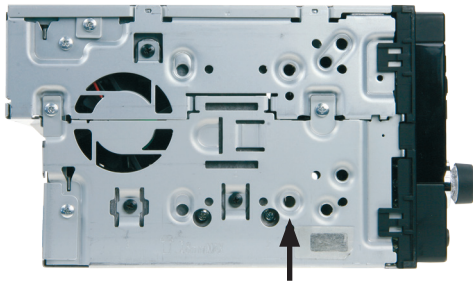

Double DIN Set contents

- (1) Metal Frame
- (2) Installation Kit

- (3) Mounting Frame
- (4) Facia Plate

1. Unclip the frame surrounding the OEM-Radio and remove it

2. Remove the four screws
Remove the OEM-Radio

3. Push the head unit with the mounted metal brackets into the metal frame, until it snaps in

Place the mounting frame on the dashboard and fix it with the 4 original screws

Mount the metal brackets with the double DIN head unit

The position of the copper coloured holder can be adjusted to your needs for perfect fit. (see sample)

Connect all required circuit points and push the double DIN head unit into the mounting frame until it snaps in