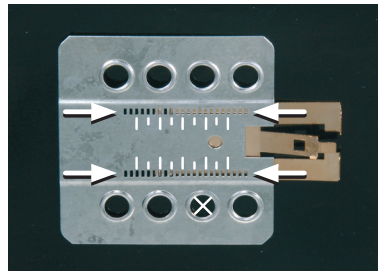

Double DIN Set contents

- (1) Metal Frame
- (2) Installation Kit

- (3) Mounting Frame
- (4) Facia Plate

1. Unclip the frame surrounding the OEM-Radio and remove it

2. Remove the four screws
Remove the OEM-Radio

3. Push the head unit with the mounted metal brackets into the metal frame, until it snaps in

Place the mounting frame on the dashboard and fix it with the 4 original screws

Mount the metal brackets with the double DIN head unit

The position of the copper coloured holder can be adjusted to your needs for perfect fit. (see sample)

Connect all required circuit points and push the double DIN head unit into the mounting frame until it snaps in