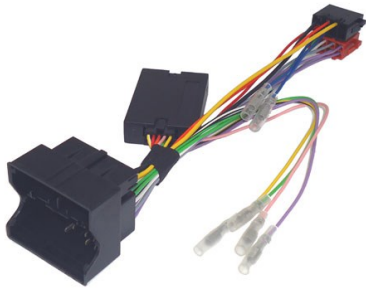

## Volkswagen group CANbus interface

InCarTec

### 49-VW-01

Quadlock CANbus steering control interface for Volkswagen, Seat and Skoda vehicles

This interface provides steering wheel control commands to the new head unit and gives CAN signal outputs; speed pulse (pink wire), illumination (orange wire), reverse gear (purple wire) and hand brake (green wire).

When installing, make sure the patch lead (49- series) is connected to the interface before the interface is connected to the vehicle harness.

- |   |           |   |             |
|---|-----------|---|-------------|
| A | Volume up | B | Volume down |
| C | Track up  | D | Track down  |
| E | Source    | F | Phone*      |
| G | Mute      |   |             |