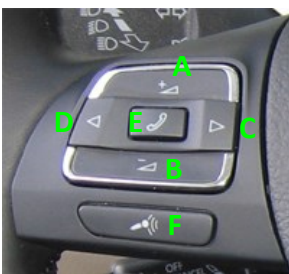

### 49-VW-01

Quadlock CANbus steering control interface for Volkswagen, Seat and Skoda vehicles

This interface provides steering wheel control commands to the new head unit and gives CAN signal outputs; speed pulse (pink wire), illumination (orange wire), reverse gear (purple wire) and hand brake (green wire).

\*Short press answer / Long press reject

- |   |           |   |              |
|---|-----------|---|--------------|
| A | Volume up | B | Volume down  |
| C | Track up  | D | Track down   |
| E | Preset up | F | Preset down  |
| G | Source    | H | Push to talk |
| I | Phone*    |   |              |

\*Short press answer / Long press reject

- |   |              |   |              |
|---|--------------|---|--------------|
| A | Volume up    | B | Volume down  |
| C | Track up     | D | Track down   |
| E | Preset up    | F | Preset down  |
| G | Source       | H | Mute         |
| I | Phone answer | J | Phone reject |