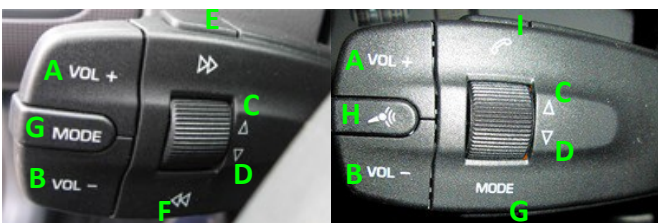

A	Volume up	B	Volume down
C	Track up	D	Track down
E	Phone*	F	Source

*Short press answer / Long press reject

A	Volume up	B	Volume down
C	Track up	D	Track down
E	Preset up	F	Preset down
G	Source	H	Push to talk
I	Phone*		

*Short press answer / Long press reject