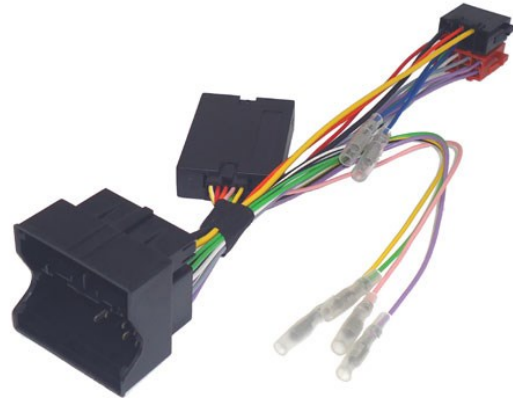

49-POR-03

Porsche Quadlock CAN SWC interface

InCarTec

911 (997 2004>)
Boxster (987 2004-11)
Cayenne (957 2005>)

Steering wheel control interface with CANbus outputs.

Ignition	
Reverse gear	Purple wire
Illumination	
Speed pulse	Pink wire
Parking brake	Green wire