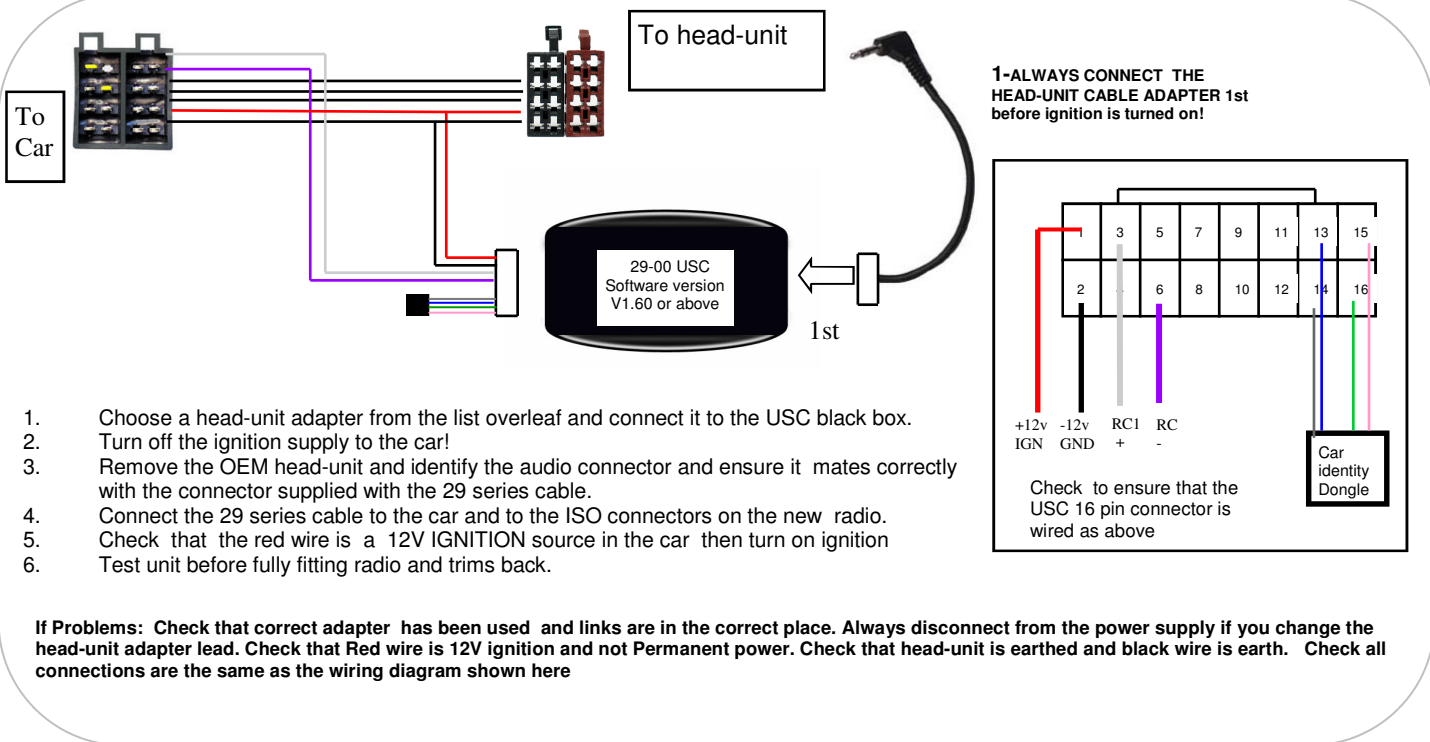

E-Mail: sales@incartec.co.uk
 Website: www.incartec.co.uk

Steering Control Adapter 29-659 Landrover Range Rover (95-01)

E-Mail: sales@incartec.co.uk
 Website: www.incartec.co.uk

Steering Control Adapter 29-659 Landrover Range Rover (95-01)