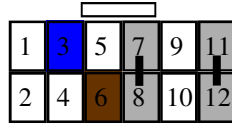

29-002 Blaupunkt