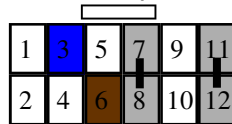

29-002 Blaupunkt