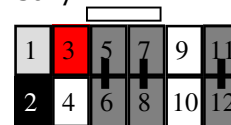

29-020 Pioneer &
Sony

Special external drive
PCB version