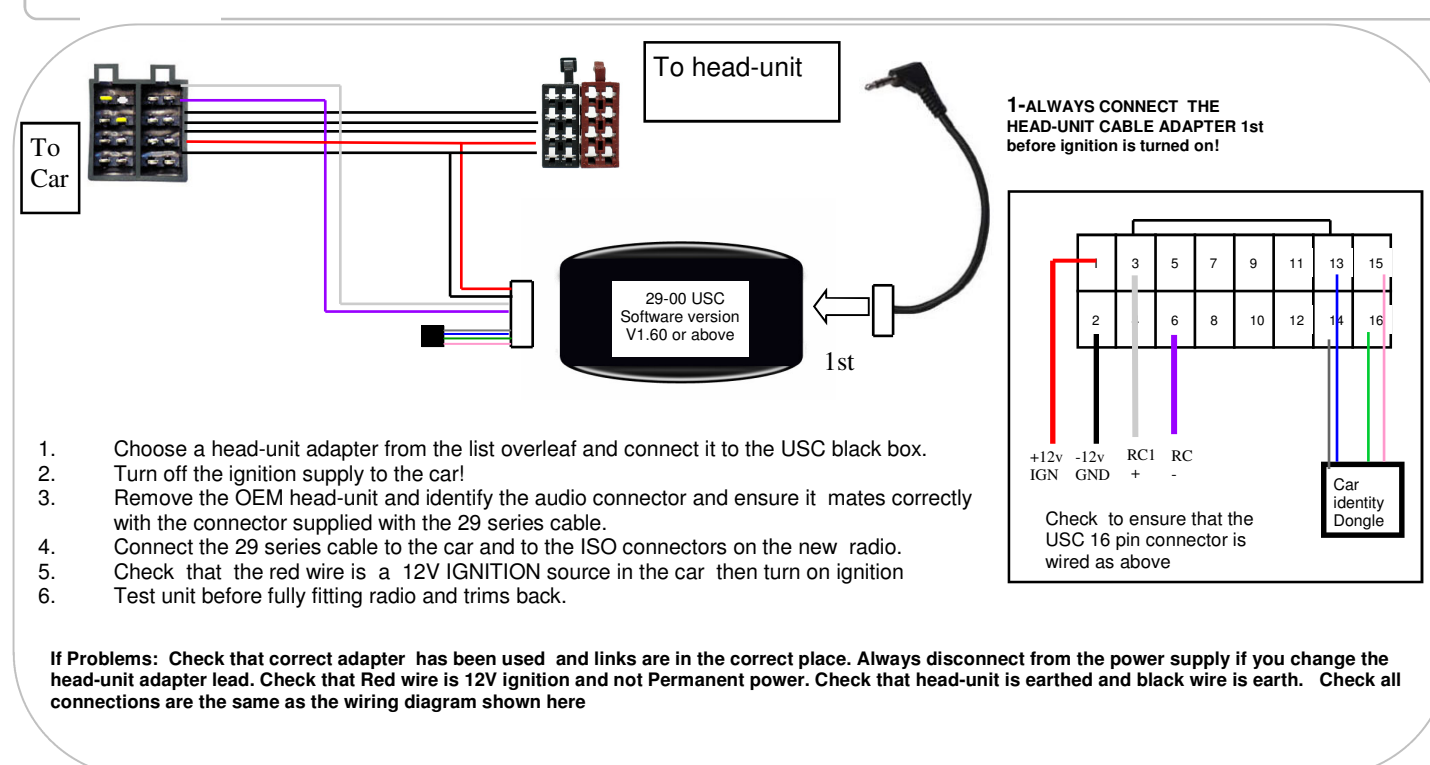

E-Mail: sales@incartec.co.uk
 Website: www.incartec.co.uk

Steering Control Adapter 29-659 Landrover Range Rover (95-01)

E-Mail: sales@incartec.co.uk
 Website: www.incartec.co.uk

Steering Control Adapter 29-659 Landrover Range Rover (95-01)