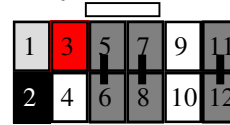

29-006A Panasonic
AV head-units

29-009 Siemens
VDO

29-008 Sony
3v & 5v units

29-011 Zenec

29-020 Pioneer &
Sony

Special external drive
PCB version

CHOOSE THE CORRECT HEAD-UNIT ADAPTER FROM THOSE BELOW

29-001 Alpine