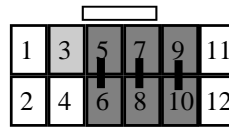

29-006A Panasonic
AV head-units

29-009 Siemens
VDO

29-008 Sony
3v & 5v units

29-011 Zenec

29-020 Pioneer &
Sony

Special external drive
PCB version

CHOOSE THE CORRECT HEAD-UNIT ADAPTER FROM THOSE BELOW

29-001 Alpine