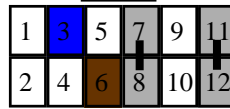

CHOOSE THE CORRECT HEAD-UNIT ADAPTER FROM THOSE BELOW

29-001 Alpine

29-002 Blaupunkt

29-003 Clarion

29-004 JVC

29-005 Kenwood
Single wire

29-005D Kenwood
4 pin DIN Plug

29-006 Panasonic
Standard CD units