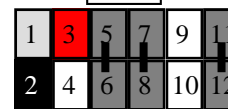

29-020 Pioneer &
Sony

Special external drive
PCB version