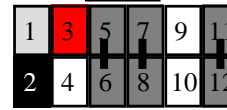

29-006A Panasonic
AV head-units

29-009 Siemens
VDO

29-008 Sony
3v & 5v units

29-011 Zenec

29-020 Pioneer &
Sony

Special external drive
PCB version

CHOOSE THE CORRECT HEAD-UNIT ADAPTER FROM THOSE BELOW

29-001 Alpine