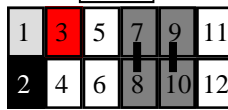

29-008 Sony
3v & 5v units