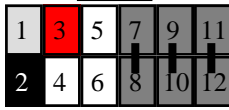

29-009 Siemens
VDO