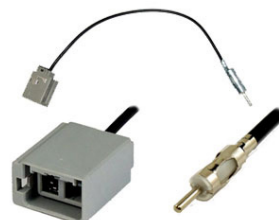

DIN female to ISO male antenna adapter plug, right angle

21-101B
DIN female to ISO male adapter plug (x10)

DIN female to ISO male antenna adapter plug, right angle, bulk pack of 10

21-102
ISO female to DIN male adapter

ISO female to DIN male antenna adapter cable

21-102B
ISO female to DIN male adapter (x10)

ISO female to DIN male antenna adapter cable, bulk pack of 10

21-103
DIN female to ISO male adapter

DIN female to ISO male antenna adapter cable

21-104
Volvo male to DIN male adapter

Volvo male (GT5) to DIN male antenna adapter cable

21-105
Volvo female to DIN female adapter

Volvo female to DIN female antenna adapter cable

21-106
Fakra male to DIN male adapter