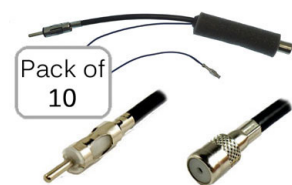

21-120B
ISO female to DIN male phantom power antenna adapter (x10)

ISO female to DIN male antenna adapter cable with phantom power supply, bulk pack of 10