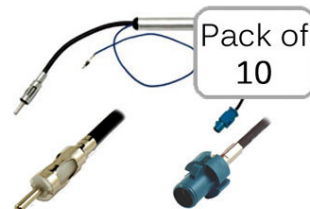

Fakra male to DIN male antenna adapter cable with phantom power supply, bulk pack of 10

21-125
Lexus to DIN male antenna adapter