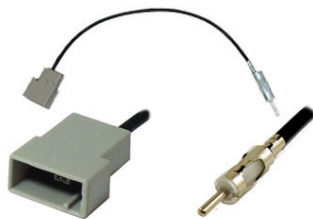

Subaru to DIN male antenna adapter cable

21-133
Subaru to DIN female antenna adapter