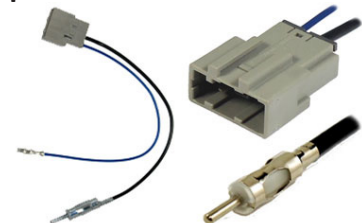

21-118
Nissan to DIN male antenna adapter

Nissan to DIN male antenna adapter cable