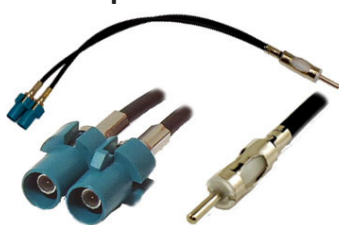

21-138
Double Fakra male to DIN male antenna adapter

Double Fakra male to DIN male antenna adapter cable