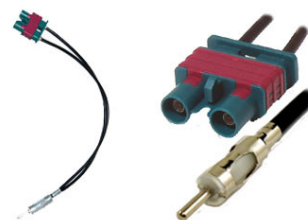

Fakra male to DIN male antenna adapter plug, bulk pack of 10

21-130
Hyundai/Kia to DIN male antenna adapter

Hyundai/Kia to DIN male antenna adapter cable

21-131
Hyundai/Kia to DIN female antenna adapter

Hyundai/Kia to DIN female antenna adapter cable

21-132
Subaru to DIN male antenna adapter

Subaru to DIN male antenna adapter cable

21-133
Subaru to DIN female antenna adapter

Subaru to DIN female antenna adapter cable

21-134
Volvo to DIN male antenna adapter

Volvo (twin Fakra style) to DIN male antenna adapter cable

21-135
Volvo to DIN female antenna adapter

Volvo (twin Fakra style) to DIN female antenna adapter cable

21-138
Double Fakra male to DIN male antenna adapter