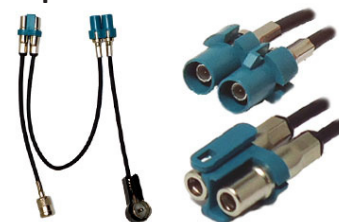

21-438-I
Double Fakra to ISO FM modulator adapter

Double Fakra to ISO breakout adapter cable to FM modulators with ISO connectors