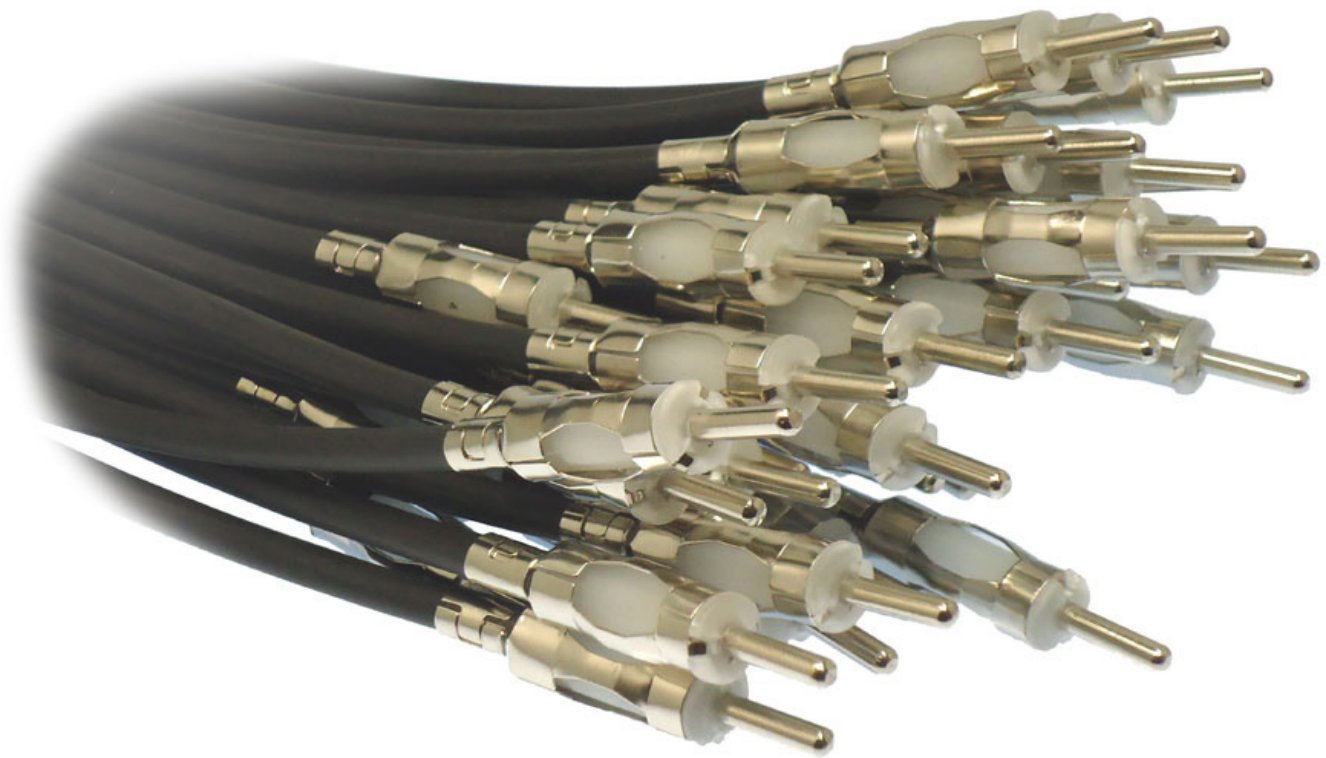

Antenna adapters

Antenna adapters and extensions

To fit aftermarket head units and aftermarket antennas

Universal and car specific

21-002
Antenna extension 30cm

30cm male DIN to female DIN antenna extension cable