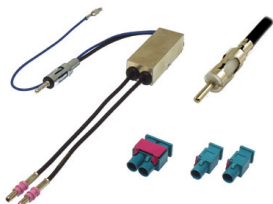

21-140
Double/Twin Fakra to DIN male antenna adapter phantom power

Double or Twin Fakra to DIN male antenna adapter with phantom power supply and split AM/FM signals