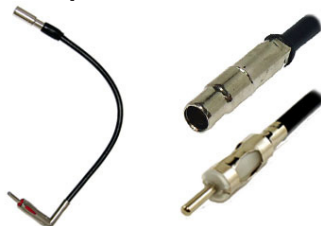

21-141
General Motors to DIN male antenna adapter

General Motors to DIN male antenna adapter cable