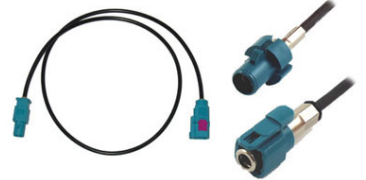

21-004
Antenna extension 1.5m

1.5 meter male DIN to female DIN antenna extension cable

21-005
Antenna extension 3m

3 meter male DIN to female DIN antenna extension cable

21-006
Antenna extension 3.5m

3.5 meter male DIN to female DIN antenna extension cable

21-008
Antenna extension 4.5m

4.5 meter male DIN to female DIN antenna extension cable

21-009
Antenna extension 6m

6 meter male DIN to female DIN antenna extension cable

21-020
Fakra male to SMB male adapter

Fakra male to SMB male antenna adapter cable

21-022
Fakra male to SMA male adapter

Fakra male to SMA male antenna adapter cable

21-023
Fakra male to Fakra female adapter 500mm

Fakra male to Fakra female antenna adapter cable, 500mm (50cm) length

21-024
Fakra female to Fakra female adapter 500mm

Fakra female to Fakra female antenna adapter cable, 500mm (50cm) length

21-025
Fakra male to Fakra female adapter 2m

Fakra male to fakra female antenna extension cable, 2 meter length